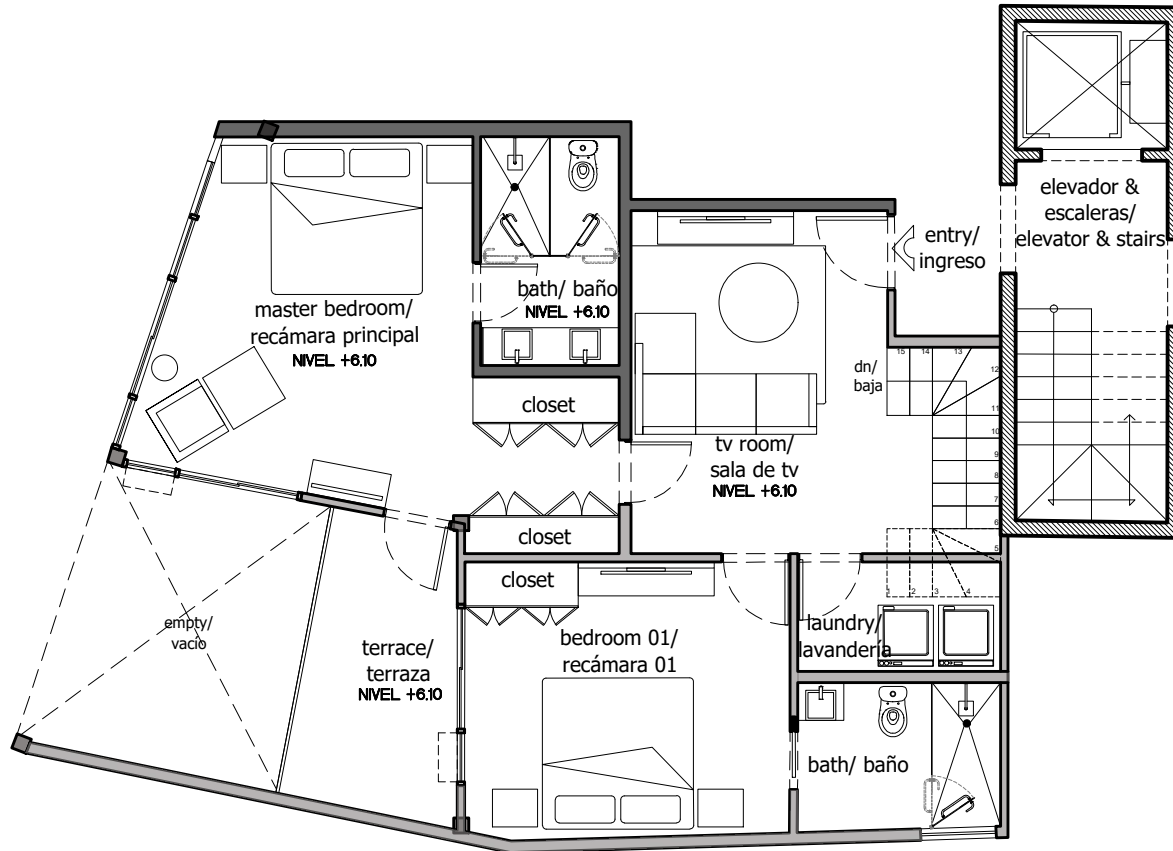

The AVA

PURE PUERTO VALLARTA LIFESTYLE

UNIT 01

196.50 s.m.
2,115.10 s.f.

Lower Level

INTERIOR: 85.00 M2
TERRACE: 22.00 M2
TOTAL: 107.00 M2

KEY PLAN

Variations to dimensions and design can occur. Furniture not included. Pools and pergolas depicted in the marketing materials are not included, but are upgrades. Pueden haber variaciones a dimensiones y diseño. Muebles no incluidos. Albercas y pergolas no estan incluidas, y tienen costo adicional.

The AVA

PURE PUERTO VALLARTA LIFESTYLE

UNIT 01

196.50 s.m.
2,114.34 s.f.

Upper Level

INTERIOR:	81.50 M2
TERRACE:	8.00 M2
TOTAL:	89.50 M2

Variations to dimensions and design can occur. Furniture not included. Pools and pergolas depicted in the marketing materials are not included, but are upgrades. Pueden haber variaciones a dimensiones y diseño. Muebles no incluidos. Albercas y pergolas no estan incluidas, y tienen costo adicional.

KEY PLAN