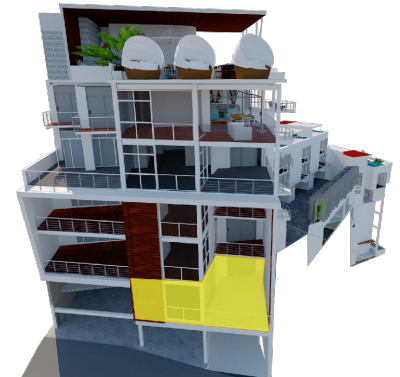

The AVA

PURE PUERTO VALLARTA LIFESTYLE

UNIT 01

196.50 s.m.
2,115.10 s.f.

Lower Level

INTERIOR: 85.00 M2
TERRACE: 22.00 M2
TOTAL: 107.00 M2

KEY PLAN

Variations to dimensions and design can occur. Furniture not included. Pools and pergolas depicted in the marketing materials are not included, but are upgrades. Pueden haber variaciones a dimensiones y diseño. Muebles no incluidos. Albercas y pergolas no estan incluidas, y tienen costo adicional.

The AVA

PURE PUERTO VALLARTA LIFESTYLE

UNIT 01

196.50 s.m.
2,114.34 s.f.

Upper Level

INTERIOR:	81.50 M2
TERRACE:	8.00 M2
TOTAL:	89.50 M2

Variations to dimensions and design can occur. Furniture not included. Pools and pergolas depicted in the marketing materials are not included, but are upgrades. Pueden haber variaciones a dimensiones y diseño. Muebles no incluidos. Albercas y pergolas no estan incluidas, y tienen costo adicional.