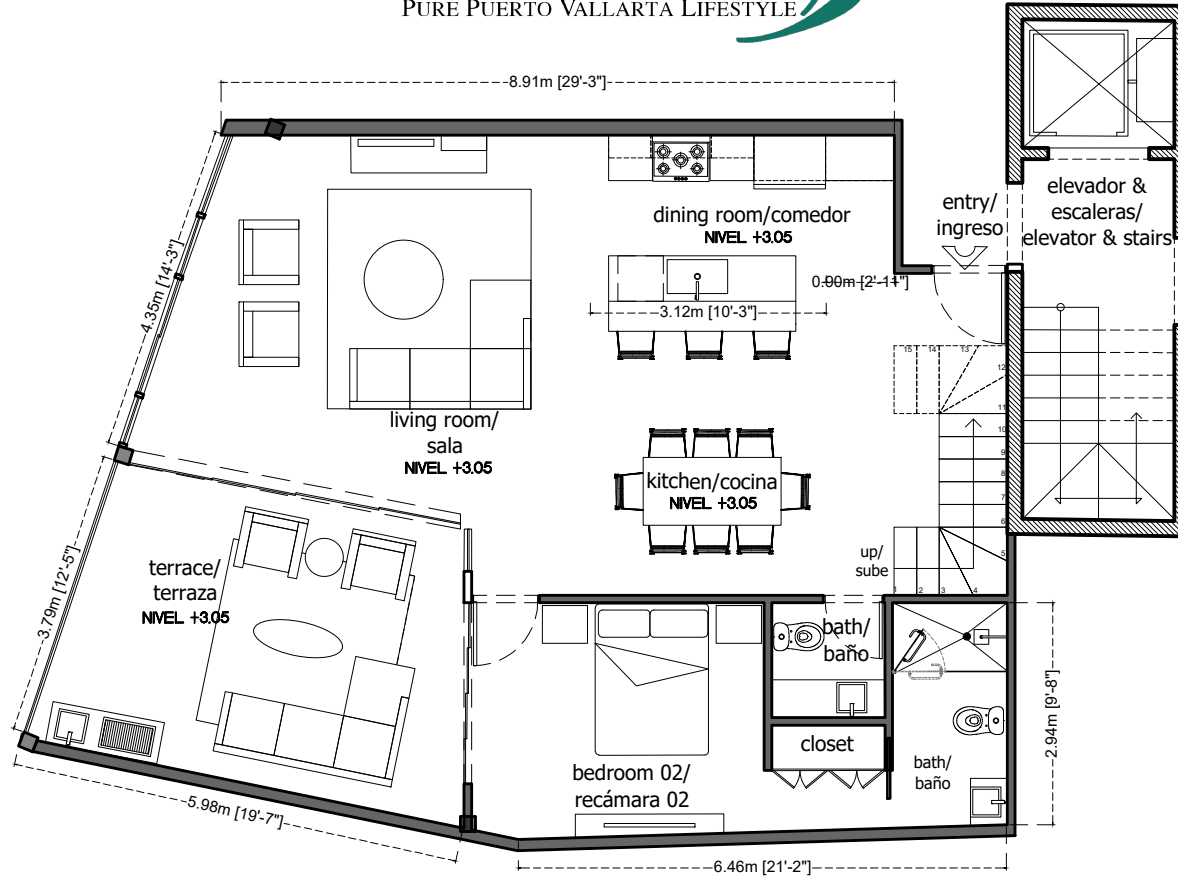

The AVA

PURE PUERTO VALLARTA LIFESTYLE

UNIT 01

196.50 s.m.
2,115.10 s.f.

Lower Level

INTERIOR: 85.00 M2
TERRACE: 22.00 M2
TOTAL: 107.00 M2

KEY PLAN

Variations to dimensions and design can occur. Furniture not included. Pools and pergolas depicted in the marketing materials are not included, but are upgrades. Pueden haber variaciones a dimensiones y diseño. Muebles no incluidos. Albercas y pergolas no estan incluidas, y tienen costo adicional.

The AVA

PURE PUERTO VALLARTA LIFESTYLE

UNIT 01

196.50 s.m.
2,114.34 s.f.

Upper Level

INTERIOR:	81.50 M2
TERRACE:	8.00 M2
TOTAL:	89.50 M2

Variations to dimensions and design can occur. Furniture not included. Pools and pergolas depicted in the marketing materials are not included, but are upgrades. Pueden haber variaciones a dimensiones y diseño. Muebles no incluidos. Albercas y pergolas no estan incluidas, y tienen costo adicional.

KEY PLAN