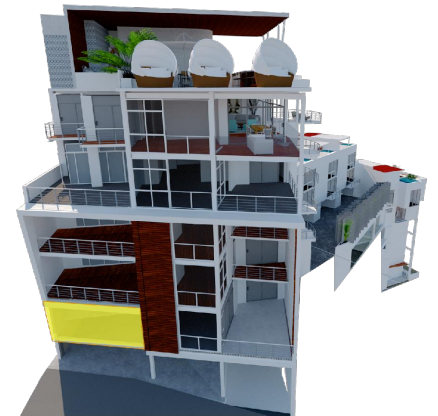

## UNIT 02

194.90 s.m.  
2,297.10 s.f.

### Main Level

INTERIOR: 128.50 M2  
TERRACE: 66.40 M2  
TOTAL: 194.90 M2

KEY PLAN

Variations to dimensions and design can occur. Furniture not included. Pools and pergolas depicted in the marketing materials are not included, but are upgrades. Pueden haber variaciones a dimensiones y diseño. Muebles no incluidos. Albercas y pergolas no estan incluidas, y tienen costo adicional.