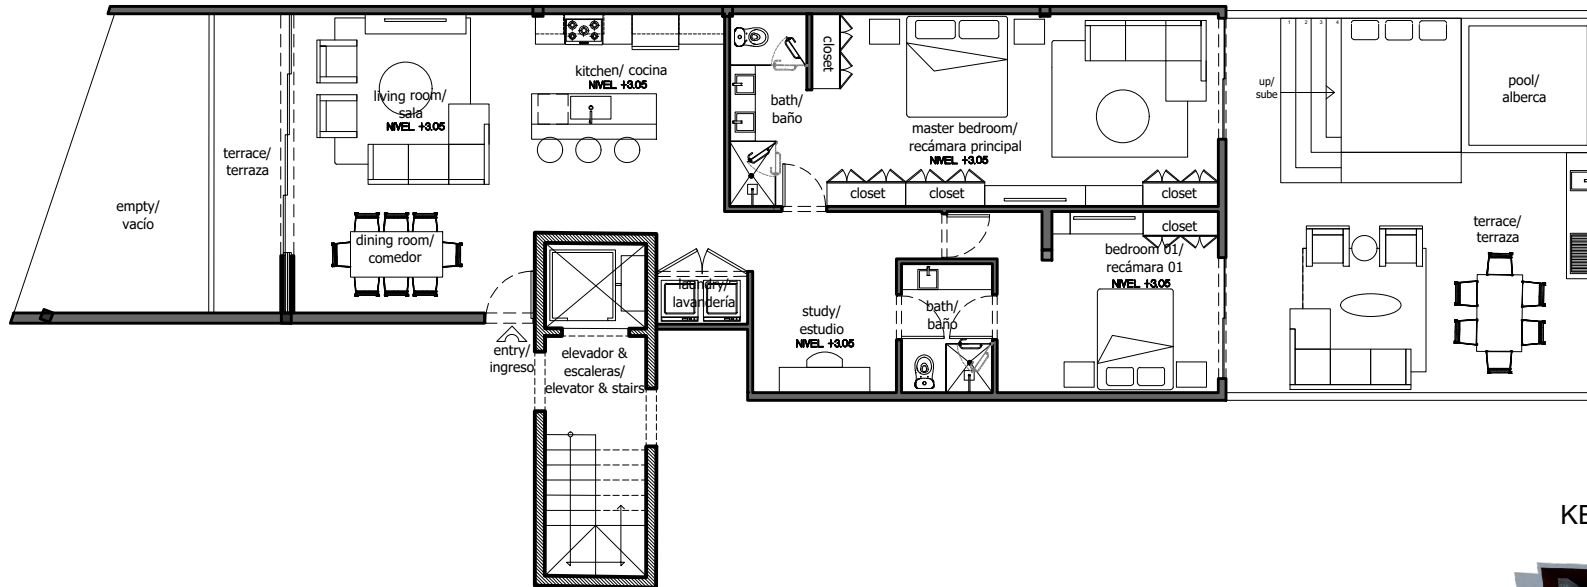

## UNIT 02

194.90 s.m.  
2,297.10 s.f.

### Main Level

INTERIOR: 128.50 M2  
TERRACE: 66.40 M2  
TOTAL: 194.90 M2

KEY PLAN

Variations to dimensions and design can occur. Furniture not included. Pools and pergolas depicted in the marketing materials are not included, but are upgrades. Pueden haber variaciones a dimensiones y diseño. Muebles no incluidos. Albercas y pergolas no estan incluidas, y tienen costo adicional.