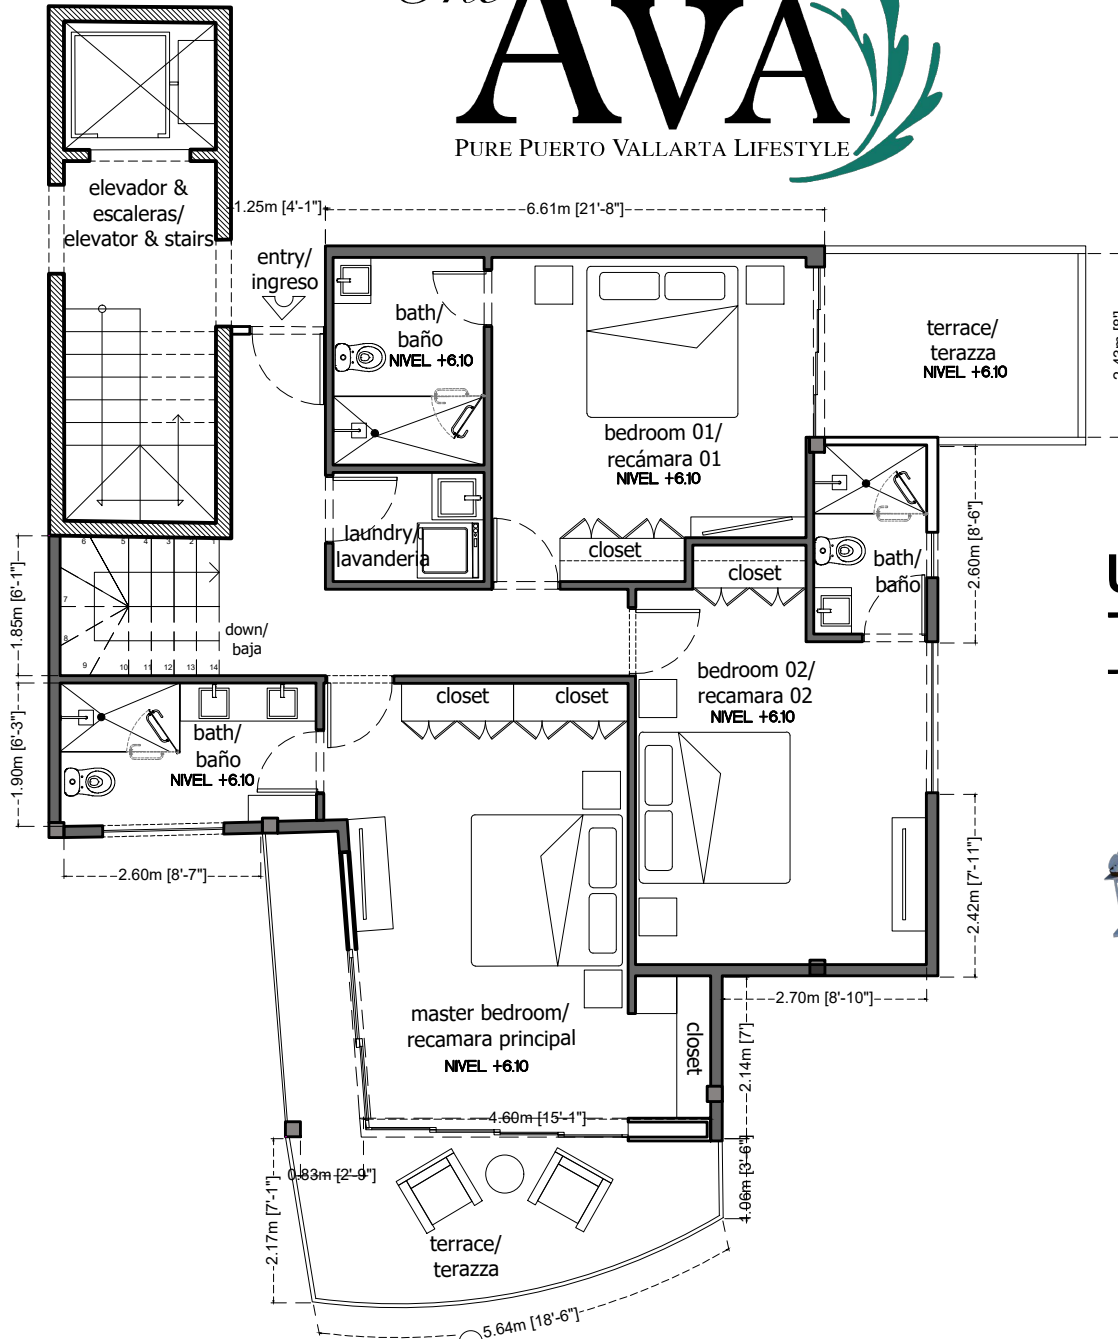

The AVA

PURE PUERTO VALLARTA LIFESTYLE

UNIT 03

307.62 s.m.
3,311.19 s.f.

Upper Level

INTERIOR:	106.32 M2
TERRACE:	20.00 M2
TOTAL:	126.32 M2

KEY PLAN

Variations to dimensions and design can occur. Furniture not included. Pools and pergolas depicted in the marketing materials are not included, but are upgrades. Pueden haber variaciones a dimensiones y diseño. Muebles no incluidos. Albercas y pergolas no estan incluidas, y tienen costo adicional.