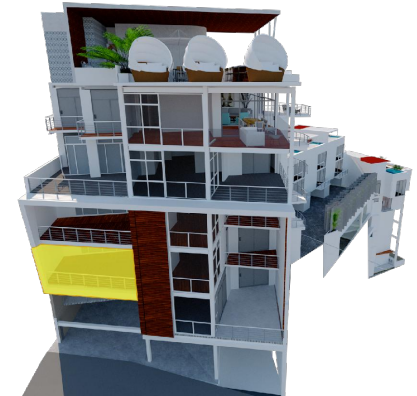

## UNIT 04

157.20 s.m.  
1,691.50 s.f.

### Main Level

INTERIOR: 105.20 M2  
TERRACE: 52.00 M2  
TOTAL: 157.20 M2

KEY PLAN

Variations to dimensions and design can occur. Furniture not included. Pools and pergolas depicted in the marketing materials are not included, but are upgrades. Pueden haber variaciones a dimensiones y diseño. Muebles no incluidos. Albercas y pergolas no estan incluidas, y tienen costo adicional.