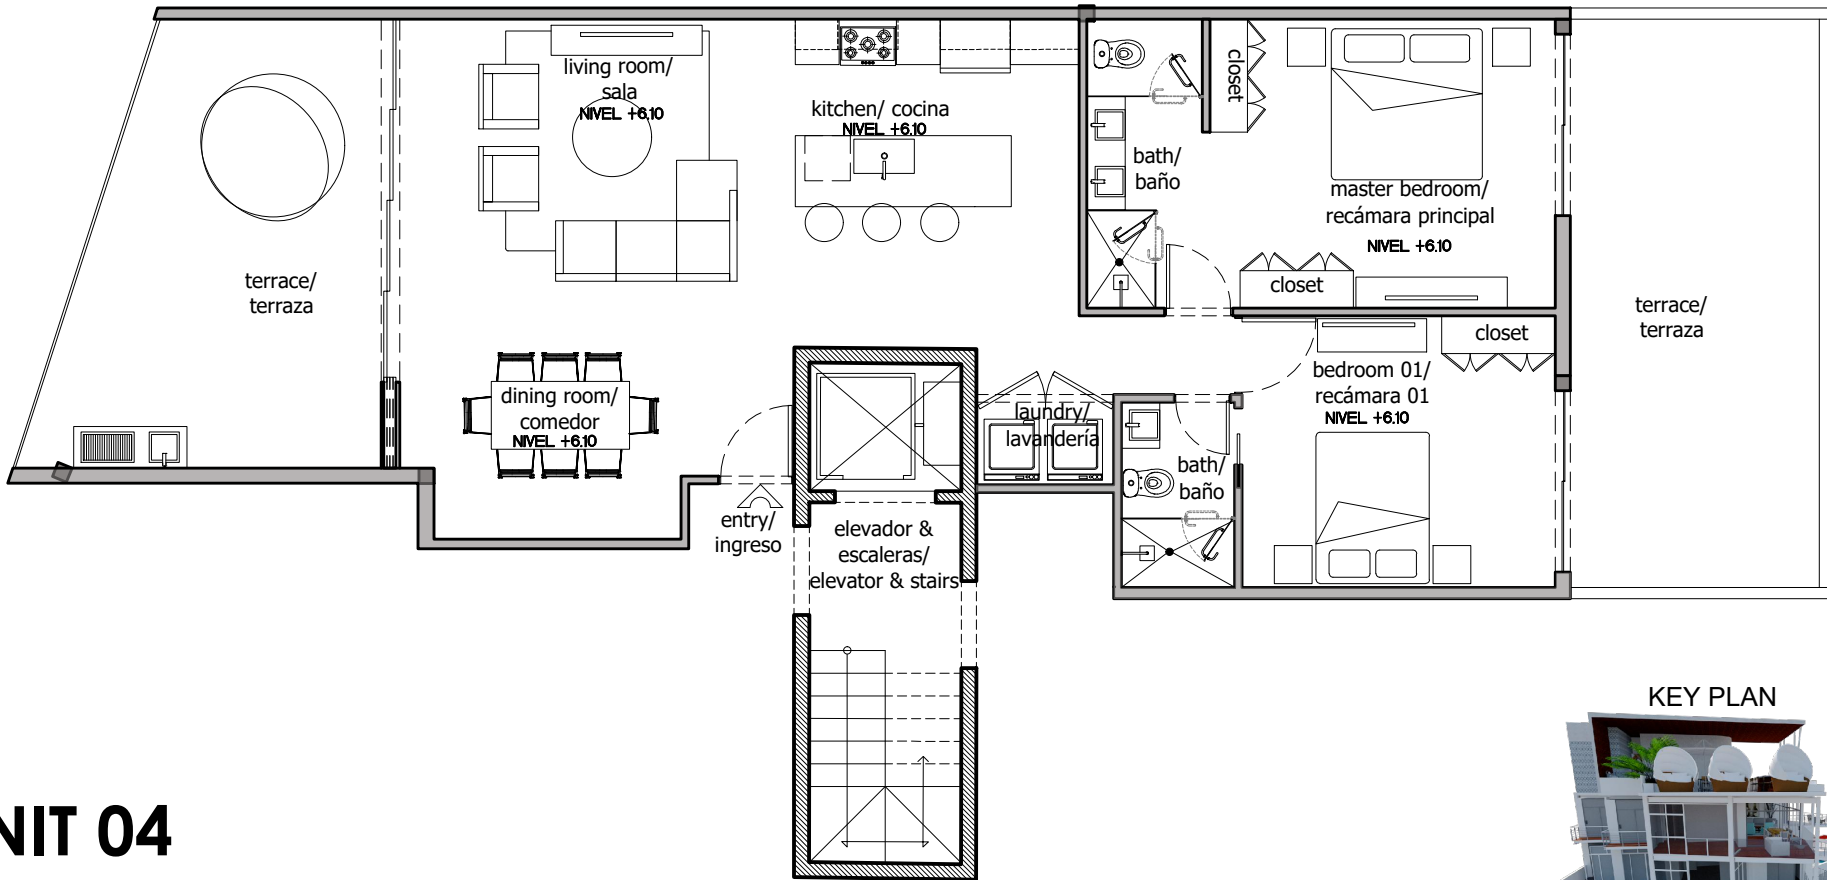

## UNIT 04

157.20 s.m.  
1,691.50 s.f.

### Main Level

INTERIOR: 105.20 M2  
TERRACE: 52.00 M2  
TOTAL: 157.20 M2

KEY PLAN

Variations to dimensions and design can occur. Furniture not included. Pools and pergolas depicted in the marketing materials are not included, but are upgrades. Pueden haber variaciones a dimensiones y diseño. Muebles no incluidos. Albercas y pergolas no estan incluidas, y tienen costo adicional.