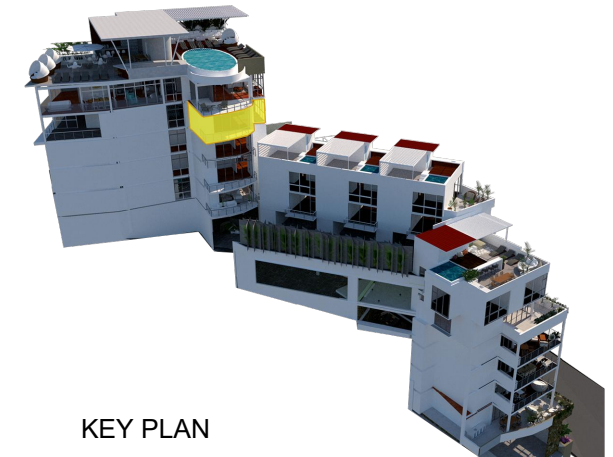

The
AVA
PURE PUERTO VALLARTA LIFESTYLE

Upper Level

INTERIOR:	101.79 M2
TERRACE:	18.77 M2
TOTAL:	120.56 M2

KEY PLAN

UNIT 07
241.12 s.m.
2,595.39 s.f.

Variations to dimensions and design can occur. Furniture not included. Pools and pergolas depicted in the marketing materials are not included, but are upgrades.
Pueden haber variaciones a dimensiones y diseño. Muebles no incluidos. Albercas y pergolas no estan incluidas, y tienen costo adicional.