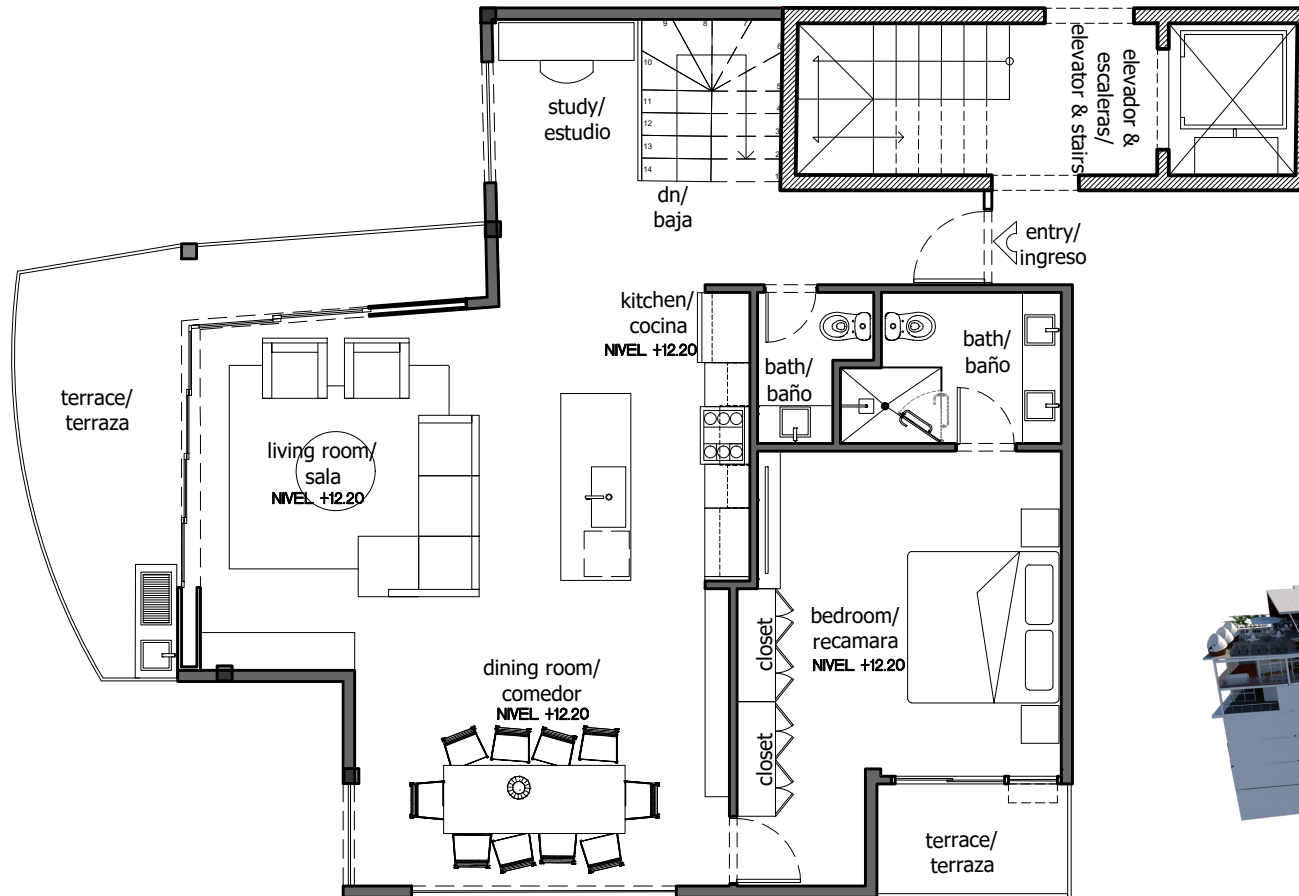

## UNIT 07

246.48 s.m.  
2,653.08 s.f.

## Lower Level

INTERIOR: 106.32 M2  
TERRACE: 15.00 M2  
TOTAL: 121.32 M2

KEY PLAN

Variations to dimensions and design can occur. Furniture not included. Pools and pergolas depicted in the marketing materials are not included, but are upgrades. Pueden haber variaciones a dimensiones y diseño. Muebles no incluidos. Albercas y pergolas no estan incluidas, y tienen costo adicional.

## Upper Level

INTERIOR:	101.79 M2
TERRACE:	18.77 M2
<b>TOTAL:</b>	<b>120.56 M2</b>

KEY PLAN

**UNIT 07**  
**241.12 s.m.**  
**2,595.39 s.f.**

Variations to dimensions and design can occur. Furniture not included. Pools and pergolas depicted in the marketing materials are not included, but are upgrades.  
Pueden haber variaciones a dimensiones y diseño. Muebles no incluidos. Albercas y pergolas no estan incluidas, y tienen costo adicional.