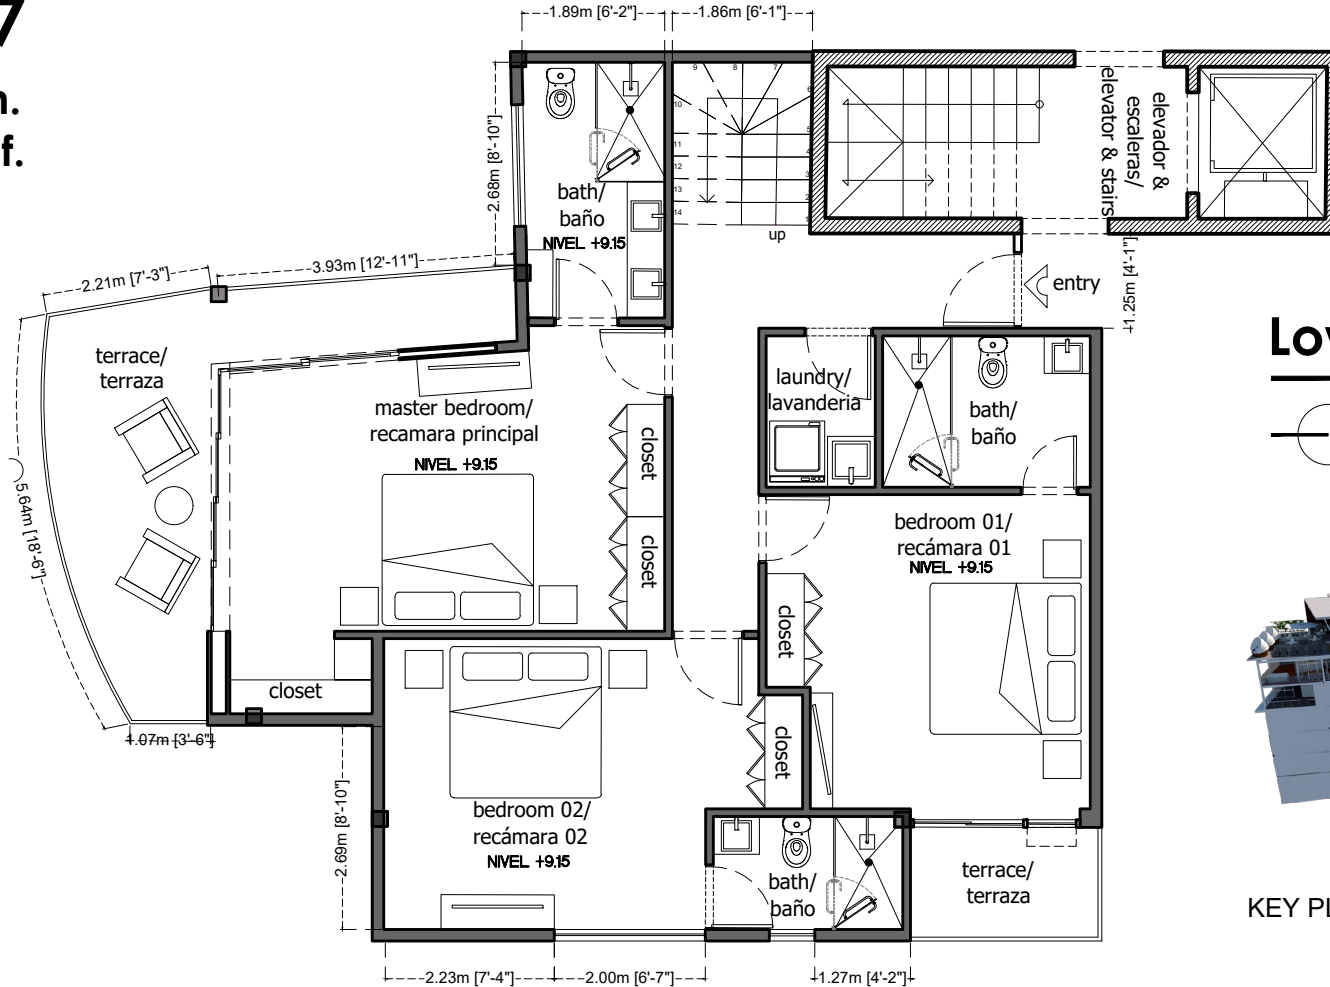

## UNIT 07

246.48 s.m.  
2,653.08 s.f.

## Lower Level

INTERIOR: 106.32 M2  
TERRACE: 15.00 M2  
TOTAL: 121.32 M2

KEY PLAN

Variations to dimensions and design can occur. Furniture not included. Pools and pergolas depicted in the marketing materials are not included, but are upgrades. Pueden haber variaciones a dimensiones y diseño. Muebles no incluidos. Albercas y pergolas no estan incluidas, y tienen costo adicional.

## Upper Level

INTERIOR:	101.79 M2
TERRACE:	18.77 M2
<b>TOTAL:</b>	<b>120.56 M2</b>

KEY PLAN

**UNIT 07**  
**241.12 s.m.**  
**2,595.39 s.f.**

Variations to dimensions and design can occur. Furniture not included. Pools and pergolas depicted in the marketing materials are not included, but are upgrades.  
Pueden haber variaciones a dimensiones y diseño. Muebles no incluidos. Albercas y pergolas no estan incluidas, y tienen costo adicional.