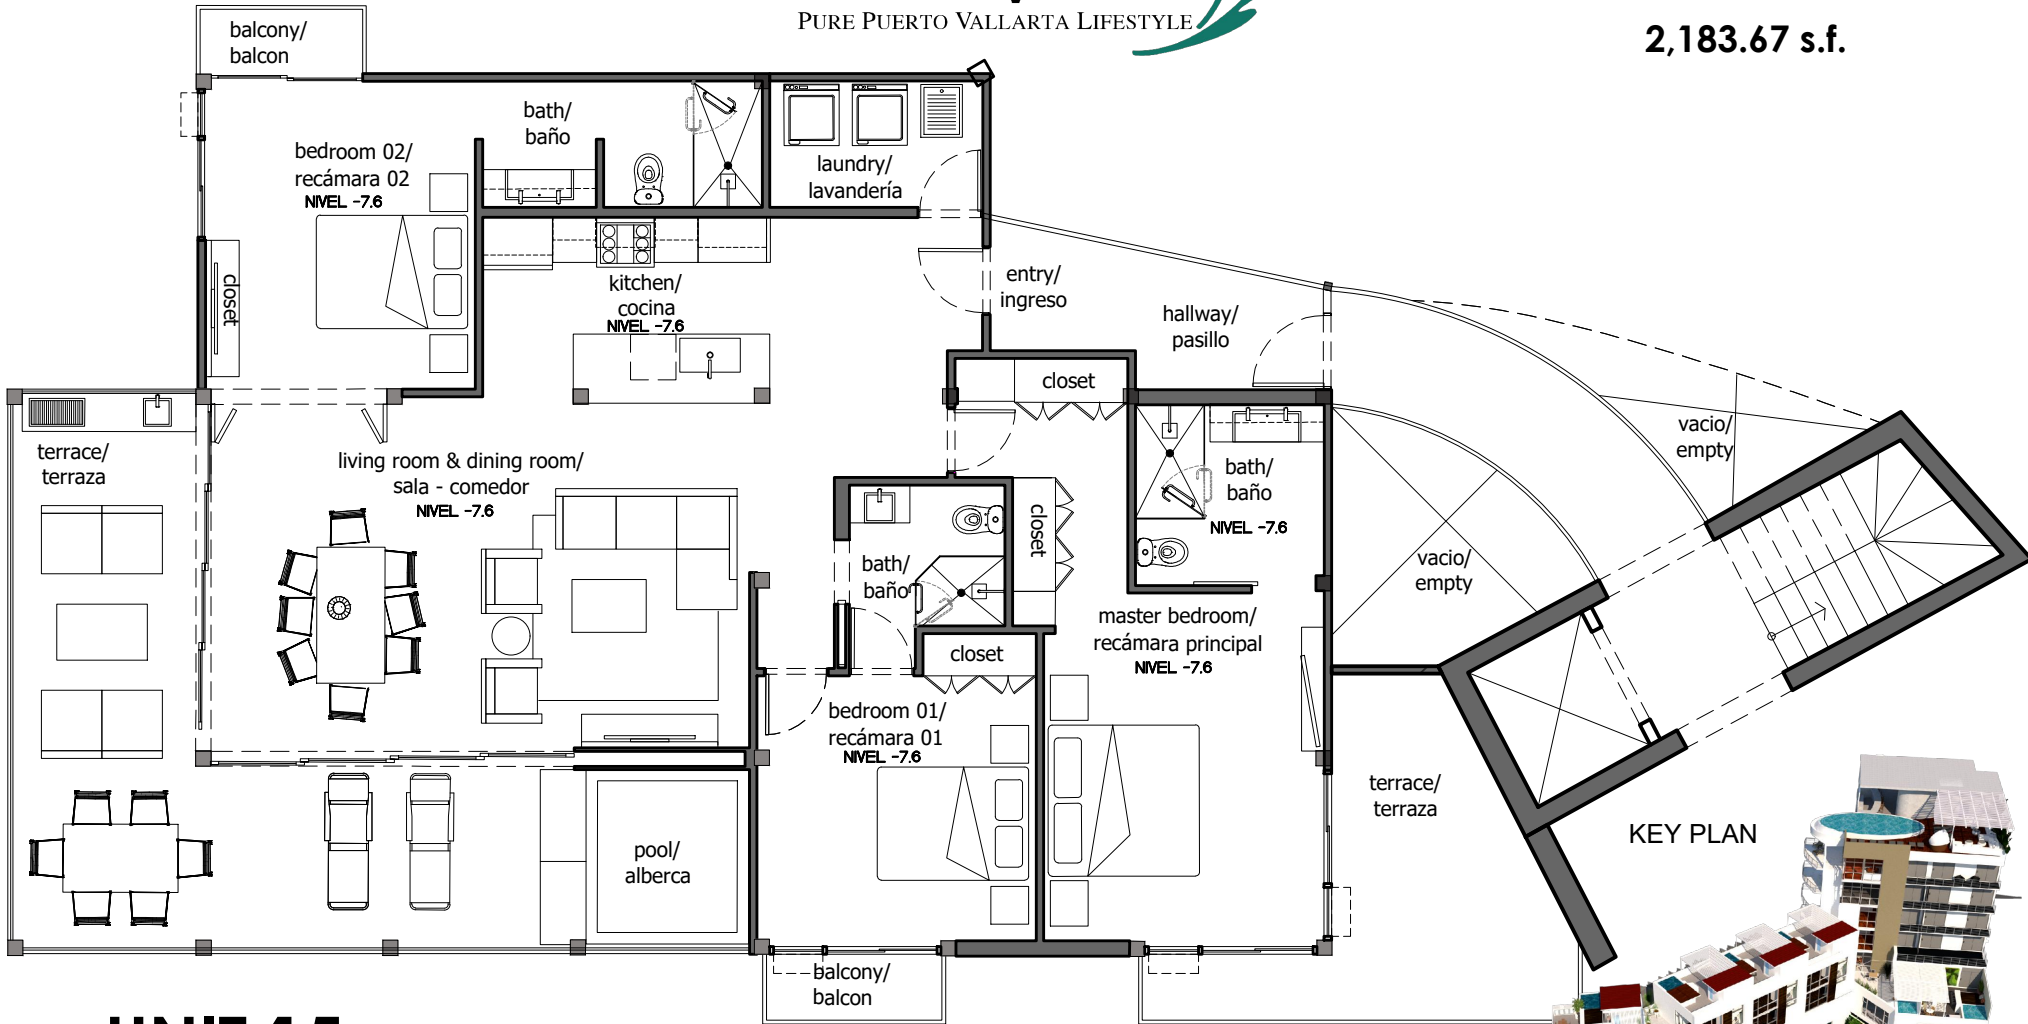

## UNIT 15

202.87 s.m.

2,183.67 s.f.

## UNIT 15

SINGLE FLOOR: 139.21 M2

TERRACE: 63.66 M2

TOTAL: 202.87 M2

Variations to dimensions and design can occur. Furniture not included. Pools and pergolas depicted in the marketing materials are not included, but are upgrades. Pueden haber variaciones a dimensiones y diseño. Muebles no incluidos. Albercas y pergolas no estan incluidas, y tienen costo adicional.