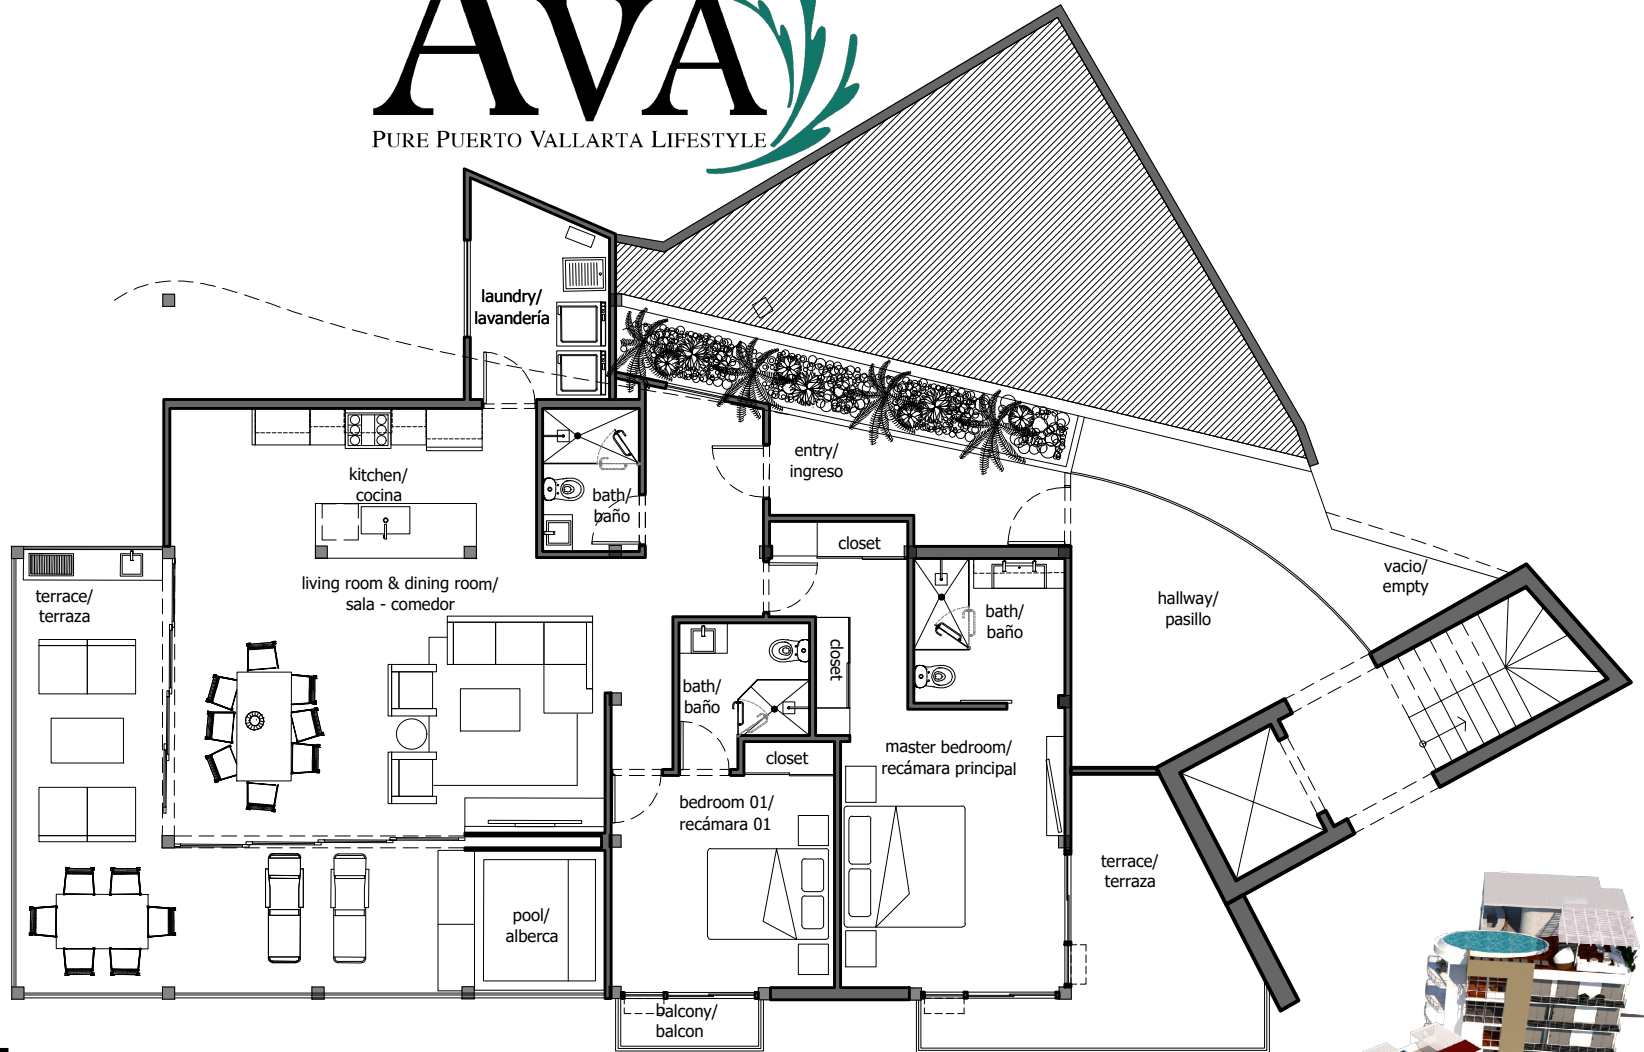

# The AVA

PURE PUERTO VALLARTA LIFESTYLE

## UNIT 17

189.48 s.m.

2,039.56 s.f.

## UNIT 17

SINGLE FLOOR: 128.61 M2

TERRACE: 60.90 M2

TOTAL: 189.48 M2

Variations to dimensions and design can occur. Furniture not included. Pools and pergolas depicted in the marketing materials are not included, but are upgrades. Pueden haber variaciones a dimensiones y diseño. Muebles no incluidos. Albercas y pergolas no están incluidas, y tienen costo adicional.