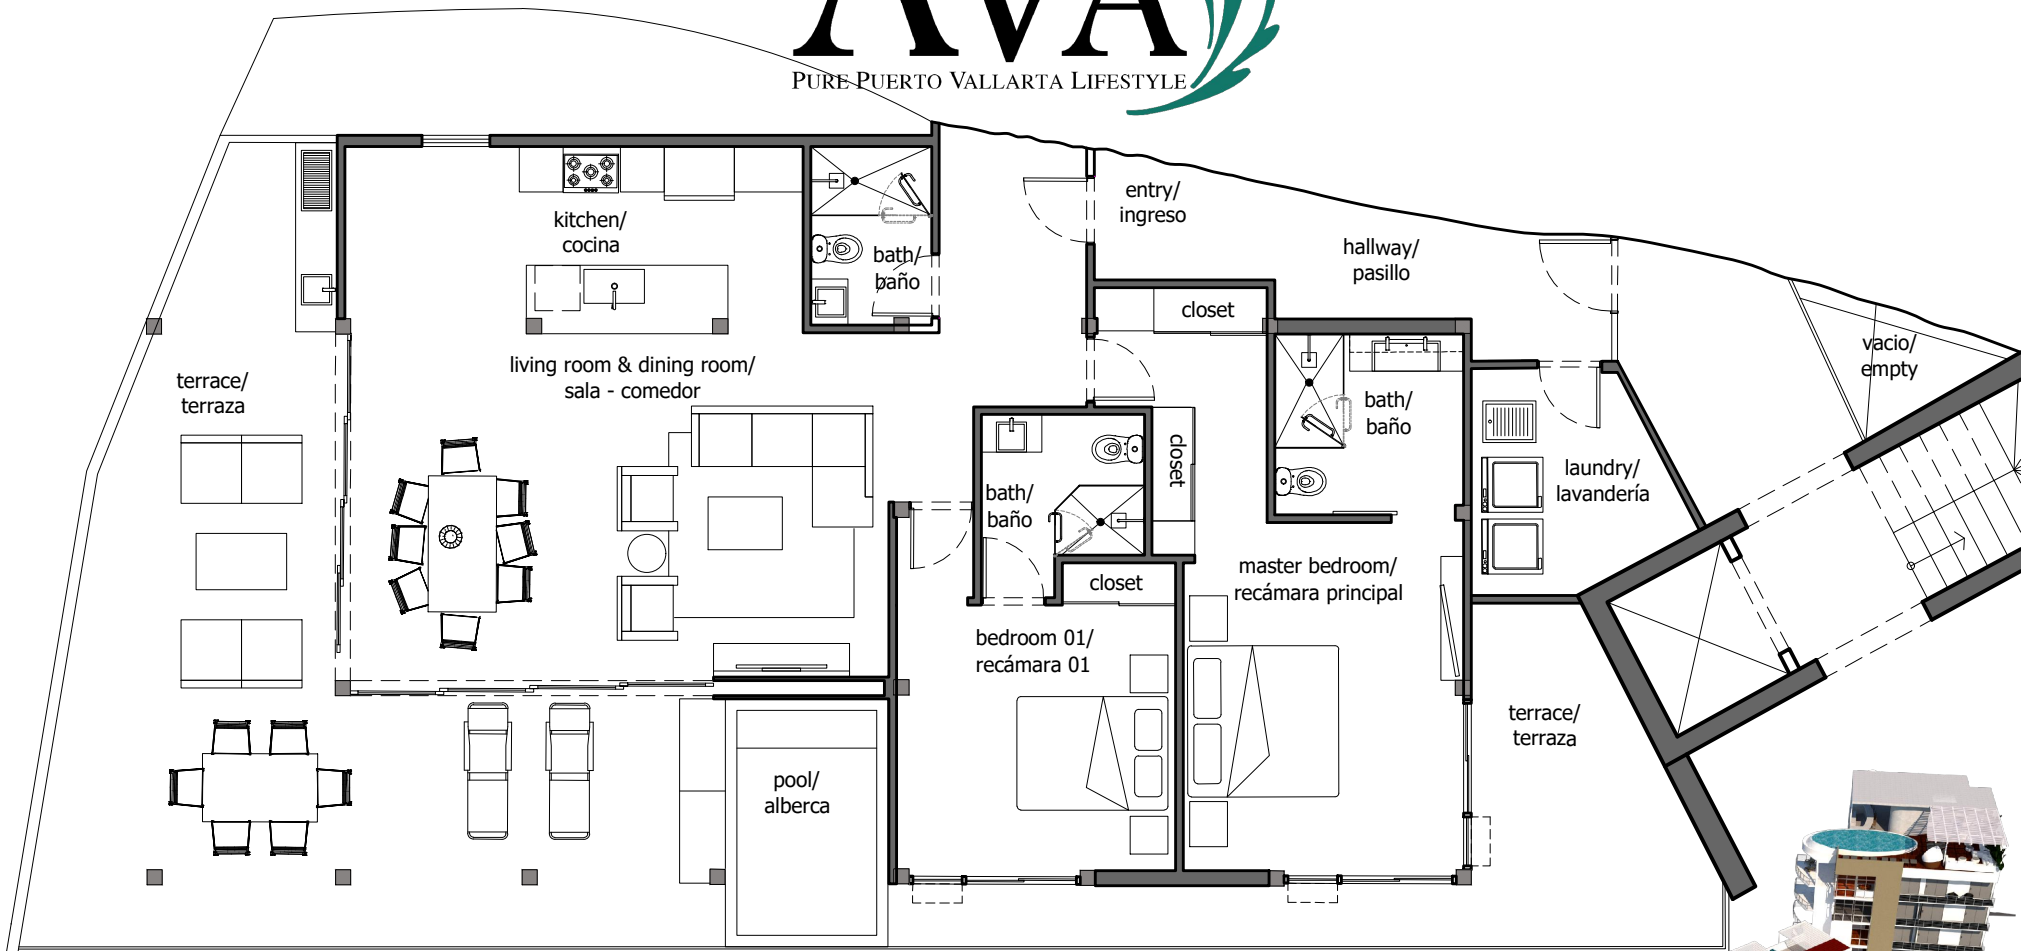

The AVA

PURE PUERTO VALLARTA LIFESTYLE

UNIT 18
 217.25 s.m.
 2,338.45 s.f.

○ SINGLE FLOOR: 127.52 M2
 TERRACE: 89.73 M2
 TOTAL: 217.25 M2

Variations to dimensions and design can occur. Furniture not included. Pools and pergolas depicted in the marketing materials are not included, but are upgrades.
 Pueden haber variaciones a dimensiones y diseño. Muebles no incluidos. Albercas y pergolas no estan incluidas, y tienen costo adicional.